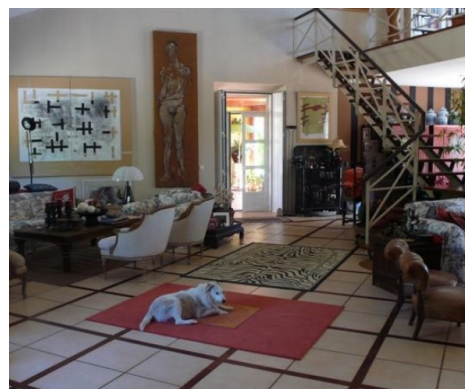

€2 450 000 | Ref. 3817 | Faro

Stunning Country House with Guest Cottage.

A most beautiful unique large country house with guest cottage set in an 'Oasis' of a garden, close to Santa Bárbara de Nexe.

Approached via a private gated driveway. Entrance hall leading to an imposing lounge/diner with mezzanine library, to a studio gallery or billiard room with potential for 2 bedrooms with en-suite bathrooms, guest cloak room. Beautiful kitchen with large pantry, day room leading to garden, 3 individually designed bedrooms with en-suite bathrooms.